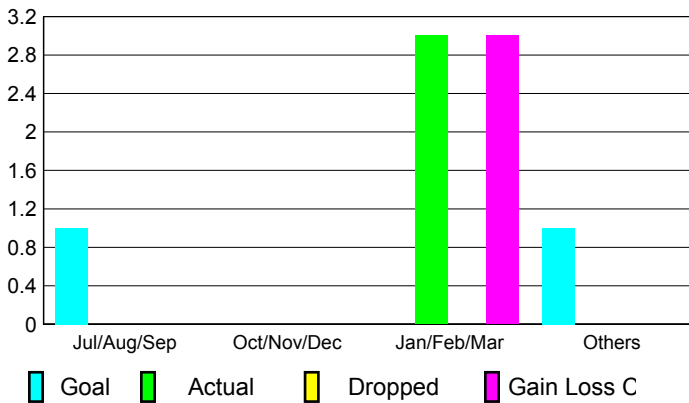

## CLUBS

**Club Results**  
2009-2010

**Clubs**  
2008-2009

Month	New Club Goal	Actual New Clubs	Actual Dropped Clubs	Gain/Loss of Clubs	Gain/Loss of Clubs
Jul/Aug/Sep	1	0	0	0	0
Oct/Nov/Dec	0	0	0	0	0
Jan/Feb/Mar	0	3	0	3	1
Apr/May/June	1	0	0	0	0
<b>Totals</b>	<b>2</b>	<b>3</b>	<b>0</b>	<b>3</b>	<b>1</b>

### Club Results 2009-2010

Goal, New, Dropped, Gain/Loss

### Comparison of Club Gain/Loss

Current Year Compared to the Previous Year