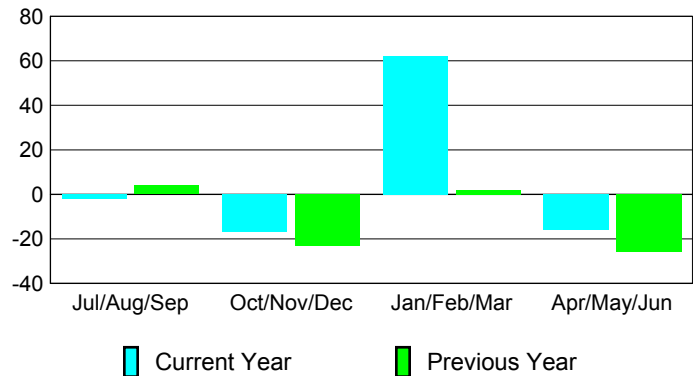

Gender Comparison 2009-2010

Jul/Aug/Sep

Oct/Nov/Dec

Jan/Feb/Mar

Apr/May/June

Male

Female