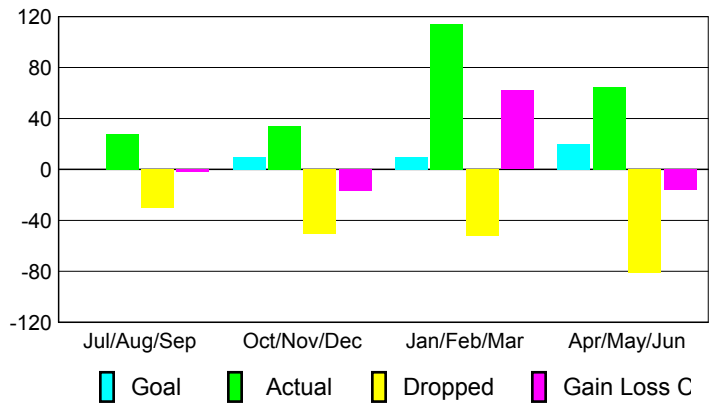

### YTD Status Quo Clubs 2009-2010

Status Quo Clubs Compared to Status Quo Members

## MEMBERSHIP

**Membership Results**  
2009-2010

**Membership**  
2008-2009

Month	Net Memb Goal	Actual New Memb	Actual Dropped Memb	Gain/Loss of Memb	Gain/Loss of Memb
Jul/Aug/Sep	0	28	-30	-2	4
Oct/Nov/Dec	10	34	-51	-17	-23
Jan/Feb/Mar	10	114	-52	62	2
Apr/May/June	20	65	-81	-16	-26
<b>Totals</b>	<b>40</b>	<b>241</b>	<b>-214</b>	<b>27</b>	<b>-43</b>

### Membership Results 2009-2010

Goal, New, Dropped, Gain/Loss

### Comparison of Membership Gain/Loss

Current Year Compared to the Previous Year